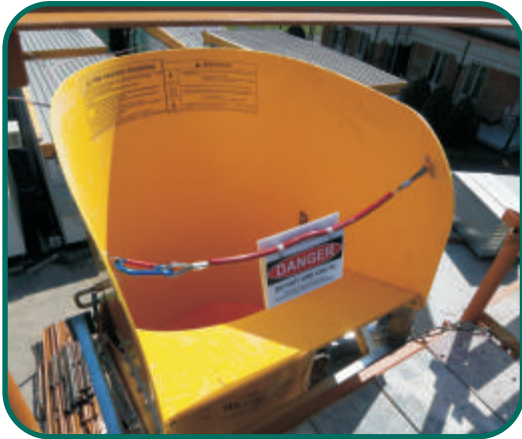

# Real RUBBISH CHUTES

**CHUTES THAT DON'T BLOCK ARE HERE!**

Why tie up your hoist or site with rubbish, use these new  
**1 metre wide** chutes to quickly clear the waste.

Massive 1 metre Inlets come with safety signage for shutdown during bin removal

If these big chutes are outside your budget, we can still supply the traditional 0.5 metre wide chutes

Keep your install costs down, you can hang 45 metre from the one bracket

# CHUTE PRODUCTS FOR WASTE/ RUBBISH & MATERIAL FLOW

We stock a complete range of chutes from chutes that are flat (for storage) to special purpose moulded sections for high wear applications.