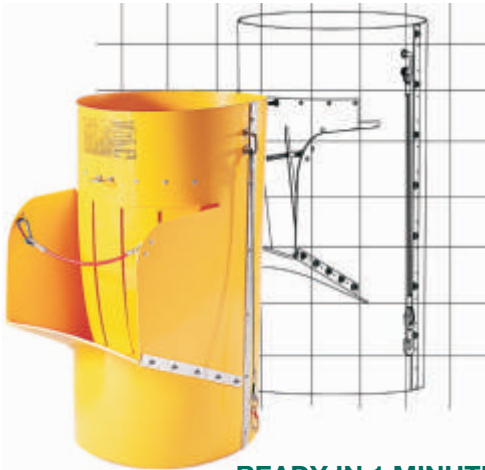

DOOR SECTION